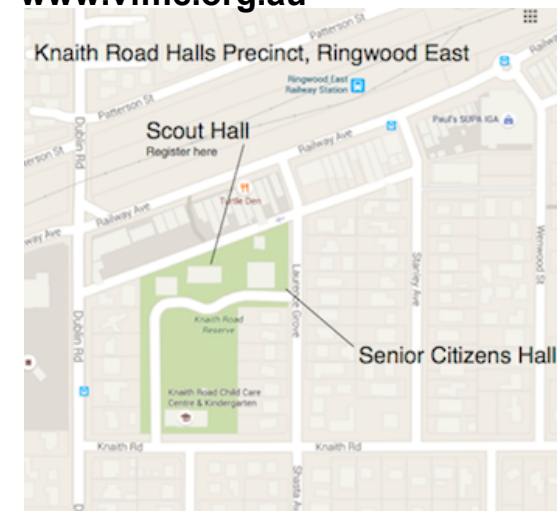

Lunch Break 12.30 - 1.15pm

BYO lunch and instrument for a playing jam

Premiere Vocal Workshop 1.15 - 2.45pm

Cora Browne is a highly experienced leader in community singing. So bring yourself, a water bottle, curiosity and join in the fun. All welcome, no prior experience necessary.

Australian Songs Singalong

3.00 - 4.00pm

Ray and Joan Mundy and friends will lead a singalong of traditional and contemporary songs.

Slow Tunes Session 3.00 - 4.00pm

Kate Cotrill and Don Fraser will introduce some great tune playing at a moderate tempo. All instruments are welcome.

Jolly Swagman Dance Collection

This is a fun selection of new and novel bush dances for all ages convened by Norm Ellis from TSDAV. Norm is a leading folk dance caller. 4.15 - 5.45pm

Blackboard Session 4.15 - 5.45pm

A walk-up open mic session of your choices. Just put your name on the board and you're in. 10 minutes per act.

Family Bush Dance 7.30 - 10.30pm

The Blackberry Jam Bush Band will provide the music for the regular Family Bush Dance. All are welcome. Extra admission applies $12, $10 members, kids free

Ringwood East Senior Citizen's Hall
8 Laurence Grv.

$10 for as many workshops as you like.

Extra admission for the evening dance.

Children are most welcome.

Enquiries - Jane 9762.1389

www.vfmc.org.au