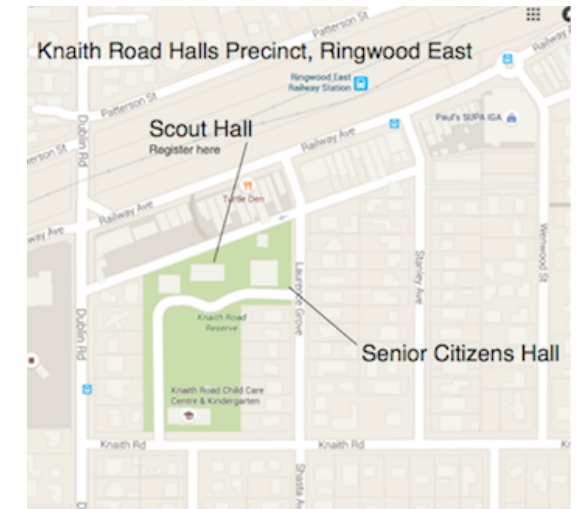

Register for all Workshops at:

**Ringwood East Senior Citizen's Hall
8 Laurence Grv.**

$6 each or $10 for two or more, kids $3 / $5.

Children are welcome at all workshops

Enquiries - Jane 9762.1389

www.vfmc.org.au